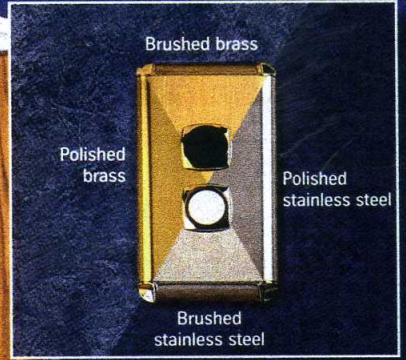

Hall station/operating control panel, optional telephone box

Wall panels and ceiling

- Birch Wood Veneer
(shown unfinished)
- Cherry Wood Veneer
(shown unfinished)
- Oak Wood Veneer
(shown unfinished)
- Maple Wood Veneer
(shown unfinished)
- Light Oak Melamine
- Dark Oak Melamine
- Champagne Melamine
- White Melamine

Accordion gates

- Light Oak
- Dark Oak
- Chalk
- Champagne
- White
(shown with optional 3 clear vision panels)
- Optional all clear vision panels
- Optional solid aluminum
(also available in brass finish)
- Optional perforated aluminum
(also available in brass finish)