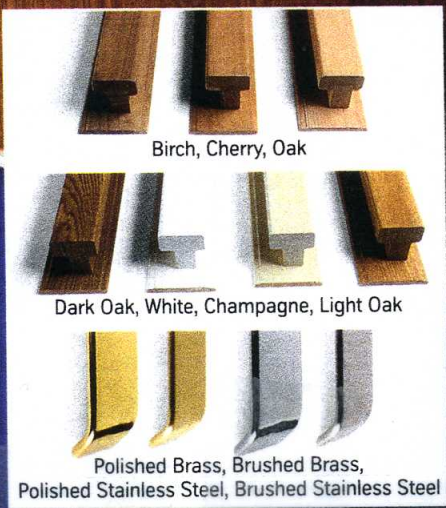

Hall station/operating control panel, optional telephone box

Wall panels and ceiling

- Birch Wood Veneer
(shown unfinished)
- Cherry Wood Veneer
(shown unfinished)
- Oak Wood Veneer
(shown unfinished)
- Maple Wood Veneer
(shown unfinished)
- Light Oak Melamine
- Dark Oak Melamine
- Champagne Melamine
- White Melamine

Accordion gates

- Light Oak
- Dark Oak
- Chalk
- Champagne
- White
(shown with optional 3 clear vision panels)
- Optional all clear vision panels
- Optional solid aluminum
(also available in brass finish)
- Optional perforated aluminum
(also available in brass finish)

Handrails

Birch, Cherry, Oak

Dark Oak, White, Champagne, Light Oak

Polished Brass, Brushed Brass, Polished Stainless Steel, Brushed Stainless Steel

HomeFlyerTM
reNUTM

Options & Upgrades