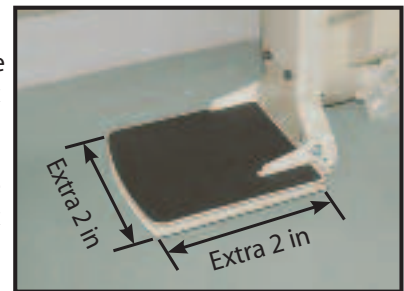

Larger Footrest Option

If an occupant is taller than average or has difficulty bending their knees, the additional 2 inches (51 mm) in length and width can make all the difference in the world.

Standard footrest size
10 in (254 mm) long x
9 in (229 mm) wide

Larger footrest size
12 in (305 mm) long x
11 in (279 mm) wide

(No Footrest Lever Included)