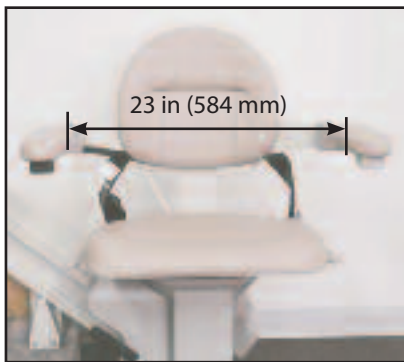

Standard Seat with Adjustable Arms

Personalized comfort is one of the hallmarks of the Electra-Ride Elite. With armrests that can be adjusted for width requirements, the SRE-2010 standard seat is accommodating and secure. The seat height and footrest height are independently adjustable, assuring a personal fit for unparalleled ease and stability.

Seat Pad Size:
17.5 in (445 mm) wide x 15 in (381 mm) deep

Larger Seat Option

Measuring 23 inches (584 mm) in width between the armrests, the large seat option also features additional seat depth for added comfort and complete support.

Seat Pad Size:
21.5 in (546 mm) wide x 16 in (406 mm) deep

Larger Footrest Option

If an occupant is taller than average or has difficulty bending their knees, the additional 2 inches (51 mm) in length and width can make all the difference in the world.

Standard footrest size
10 in (254 mm) long x
9 in (229 mm) wide

Larger footrest size
12 in (305 mm) long x
11 in (279 mm) wide

(No Footrest Lever Included)

Upholstery Selections

Standard

Tan Vinyl

Tan Fabric